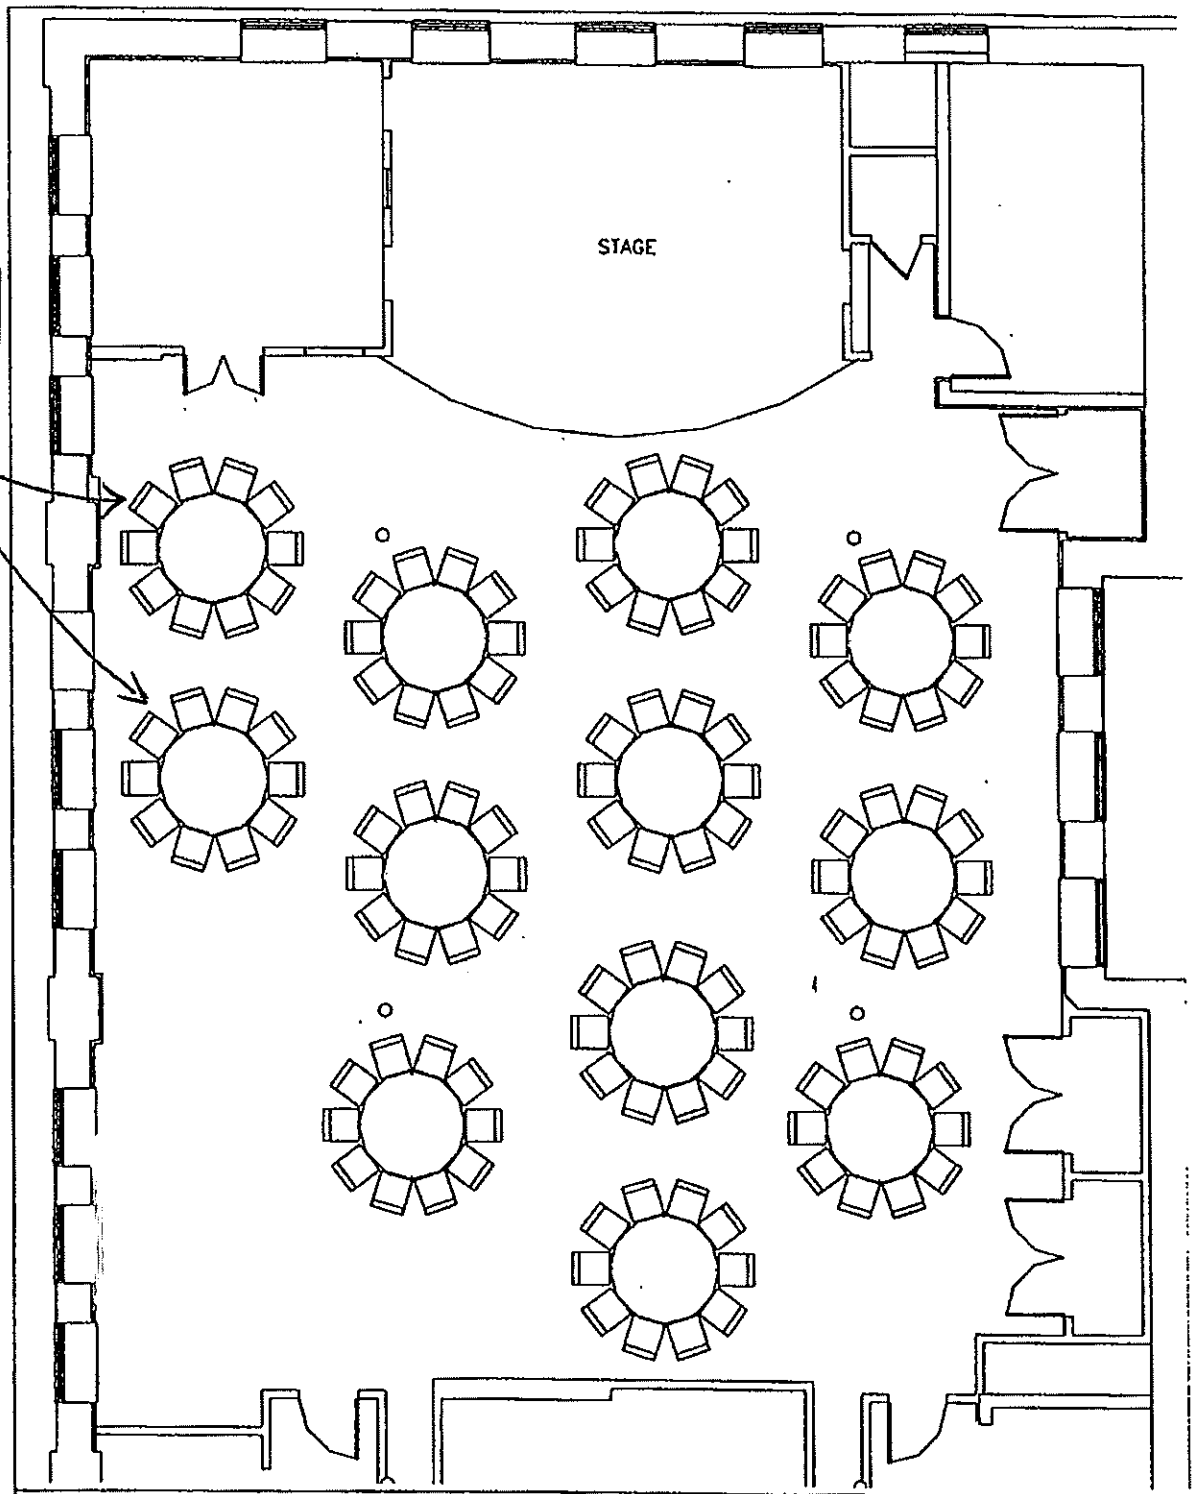

It's difficult to see the stage from here.

True Reformer Building: John Anderson Lankford Auditorium

LAYOUT STYLE: Conference Seating-120 seats (2551 SF) SCALE: 1/8" = 1'-0"